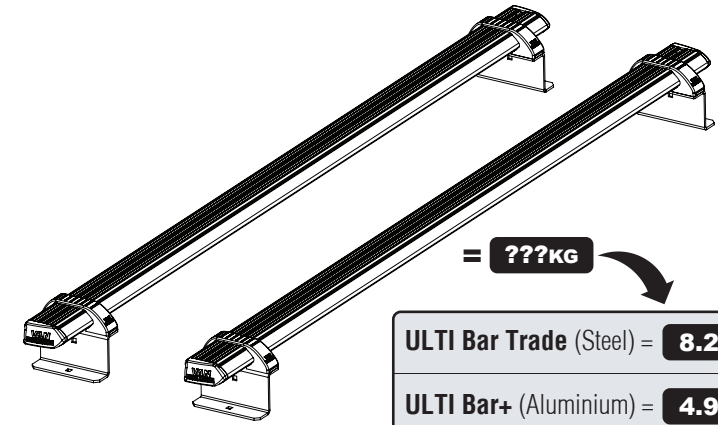

276-2

Vehicle:

Renault Kangoo: 2009 on (L2)

Mercedes Citan: 2012 on (L2)

Nissan NV250: 2019 on (L3)

Wheel Base: See above

Roof Height: Standard (H1)

Rear Doors: Twin / Tailgate