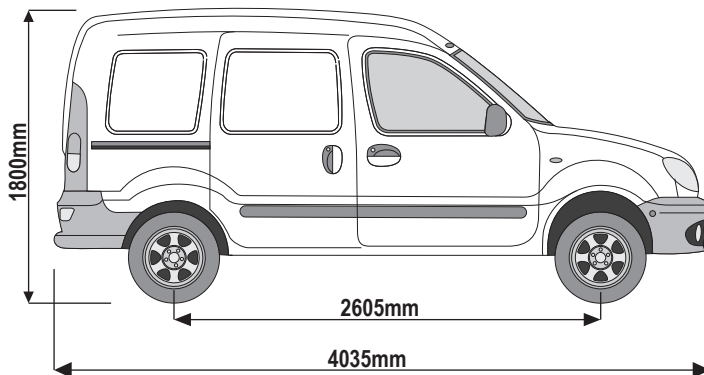

Vehicle:

Renault Kangoo: 1997 - 2009
Nissan Kubistar: 2003 - 2009

Wheel Base: Standard (L1)

Roof Height: Standard (H1)

Rear Doors: Twin / Tailgate

276-2

Vehicle:

Renault Kangoo: 2009 on
Mercedes Citan: 2012 on