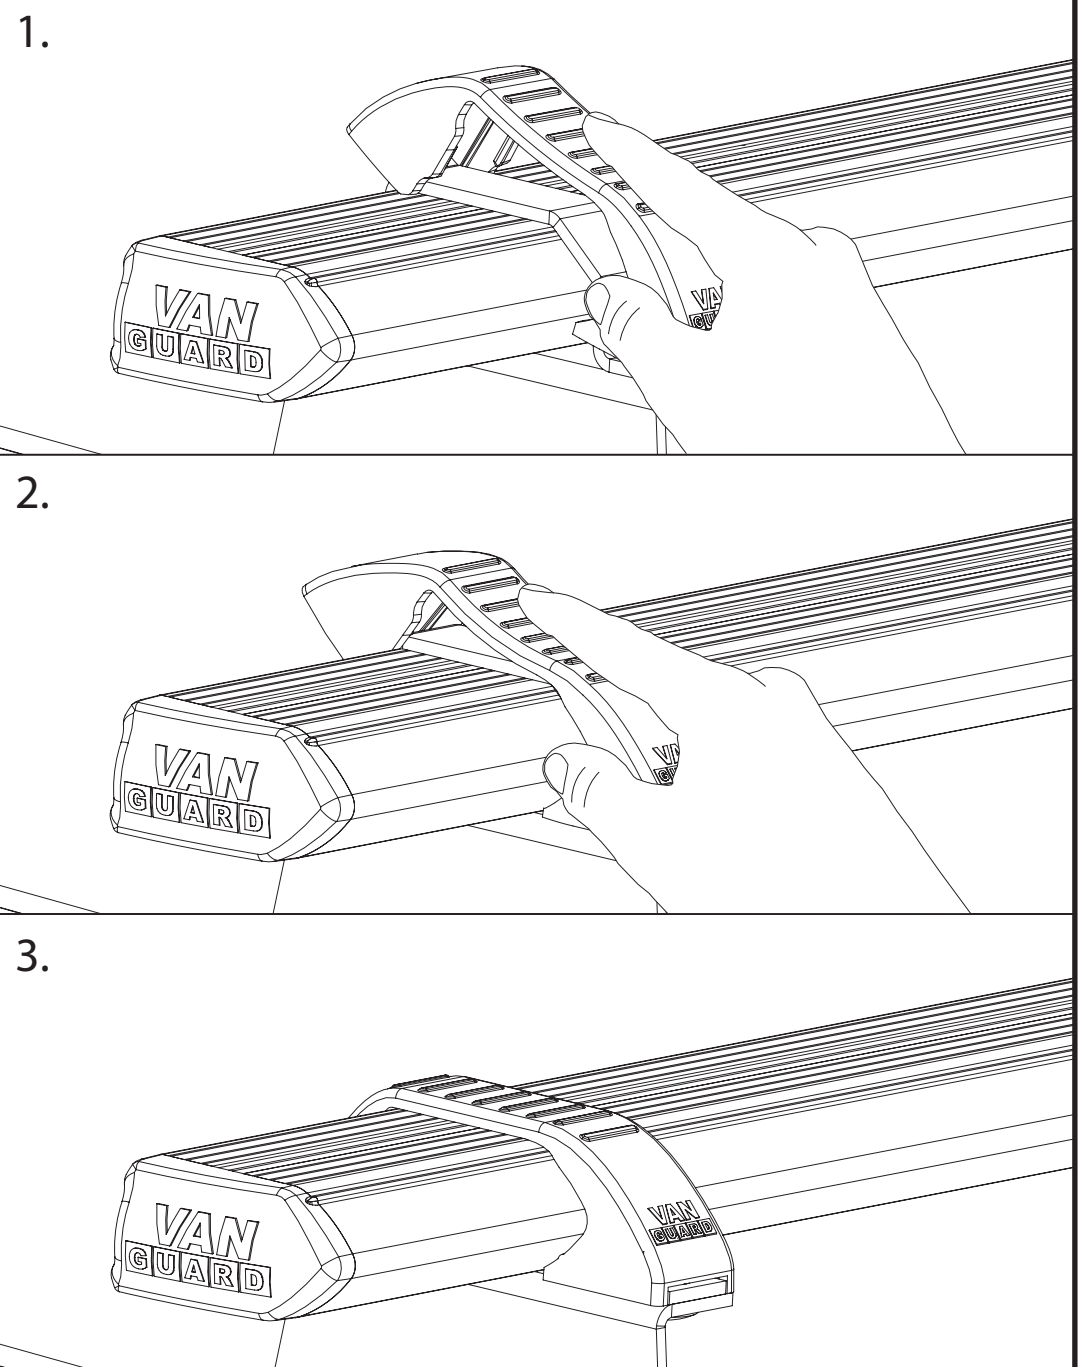

EN - SAFETY AND PRODUCT INFORMATION
DE - SICHERHEITS- UND PRODUKTINFORMATIONEN
FR - INFORMATIONS DE SÉCURITÉ ET DU PRODUIT
NL - VEILIGHEIDS- EN PRODUCTINFORMATIE
ES - INFORMACIÓN DE SEGURIDAD Y DEL PRODUCTO
IT - INFORMAZIONI SULLA SICUREZZA E SUL PRODOTTO

SV - SÄKERHETS- OCH PRODUKTINFORMATION
DA - SIKKERHEDS- OG PRODUKTINFORMATION
NO - SIKKERHETS- OG PRODUKTINFORMASJON
PL - INFORMACJE O BEZPIECZENSTWIE I PRODUKCJE
CS - INFORMACE O BEZPEČNOSTI A PRODUKTU