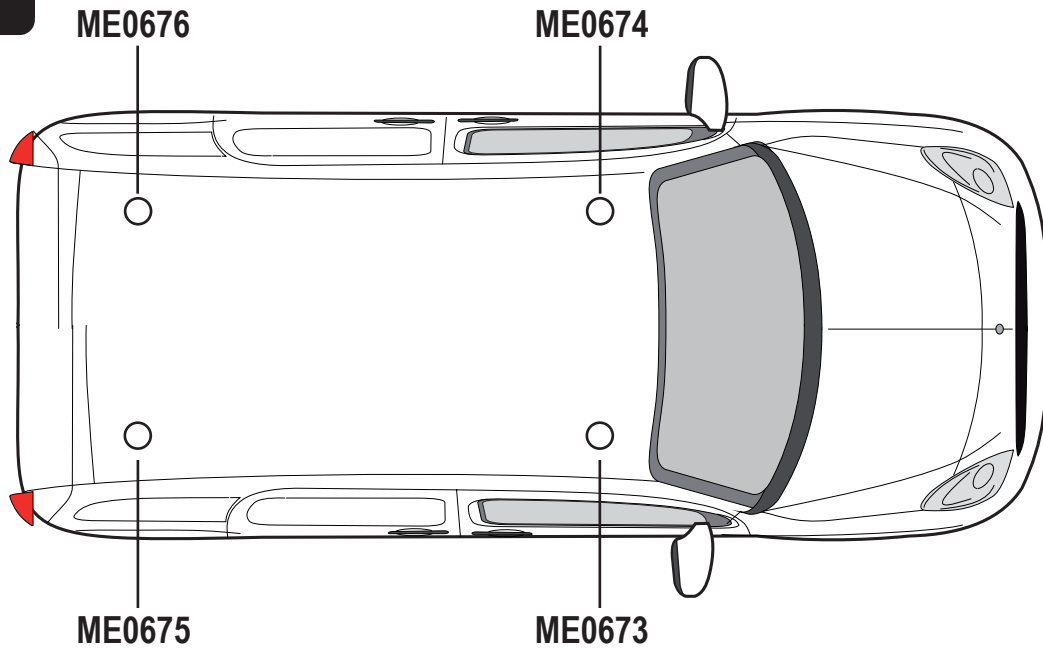

1

ME0673

ME0674

ME0675

ME0676

2

3

T40 TORX