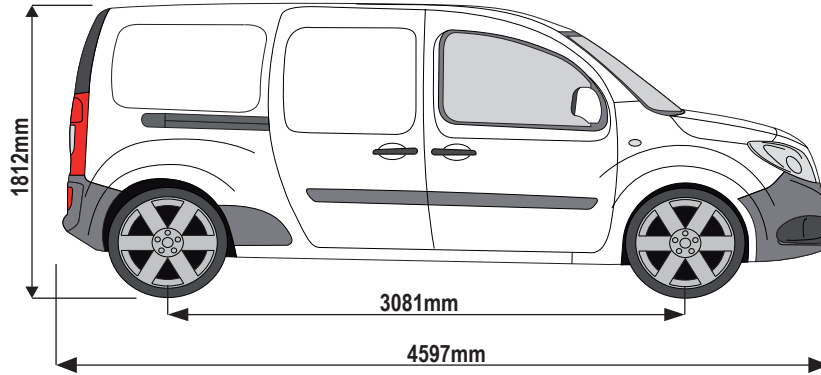

276-2

Vehicle:

Renault Kangoo: 2009 on (L2)

Mercedes Citan: 2012 on (L2)

Nissan NV250: 2019 on (L3)

Wheel Base: See above

Roof Height: Standard (H1)

Rear Doors: Twin / Tailgate