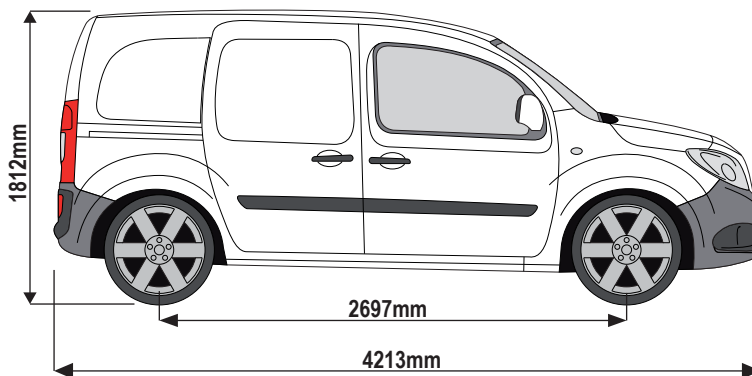

276-2

Vehicle:

Renault Kangoo: 2009 on (L2)
Mercedes Citan: 2012 on (L2)
Nissan NV250: 2019 on (L1)

Wheel Base: See above

Roof Height: Standard (H1)

Rear Doors: Twin / Tailgate