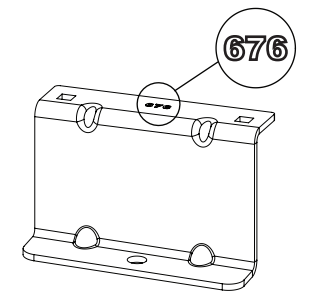

Roof Height: Standard (H1)

Rear Doors: Twin / Tailgate

1

ME0673

ME0674

ME0675

ME0676

2