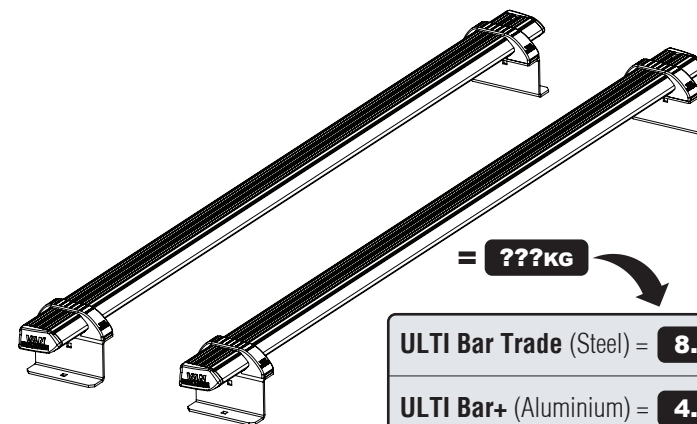

276-2

Vehicle:

Renault Kangoo: 2009 on
Mercedes Citan: 2012 on

Wheel Base: Compact / SL (L1)

Roof Height: Standard (H1)

Rear Doors: Twin / Tailgate