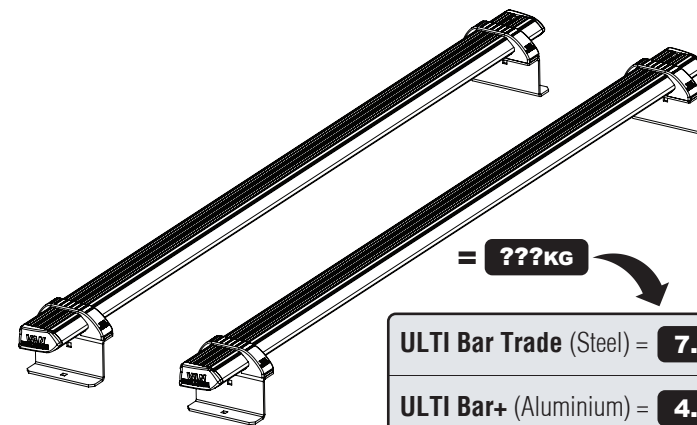

131

Vehicle:

Renault Kangoo: 1997 - 2009
Nissan Kubistar: 2003 - 2009

Wheel Base: Standard (L1)

Roof Height: Standard (H1)

Rear Doors: Twin / Tailgate