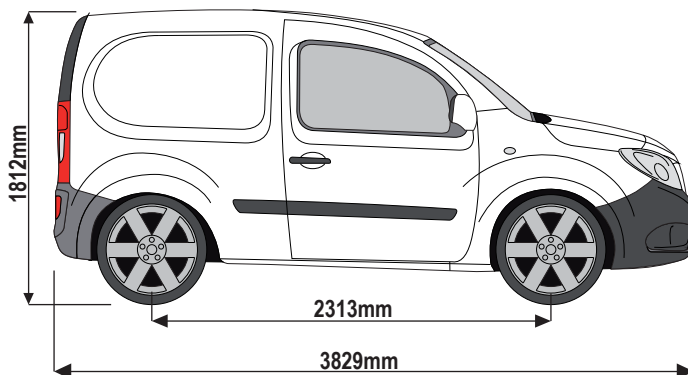

276-2

Vehicle:

Renault Kangoo: 2009 on
Mercedes Citan: 2012 on

Wheel Base: Compact / SL (L1)

Roof Height: Standard (H1)

Rear Doors: Twin / Tailgate