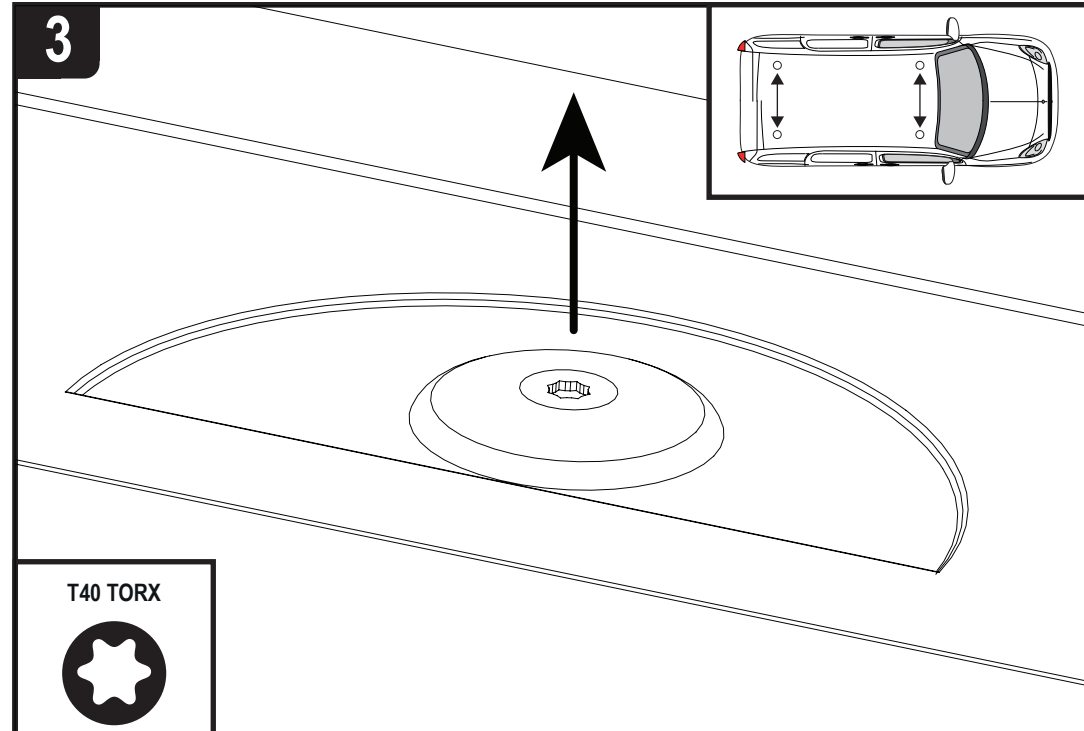

1

ME0673

ME0674

ME0675

ME0676

2

3

T40 TORX