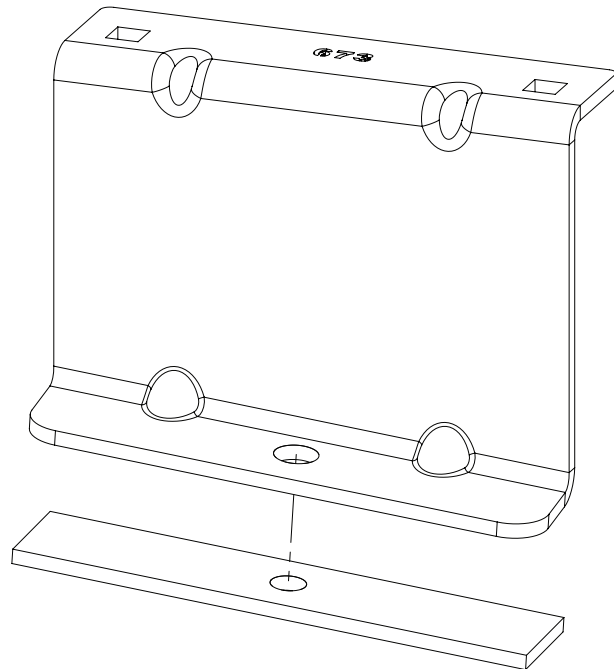

Roof Height: Standard (H1)

Rear Doors: Twin / Tailgate

1

ME0673

ME0674

ME0675

ME0676

2