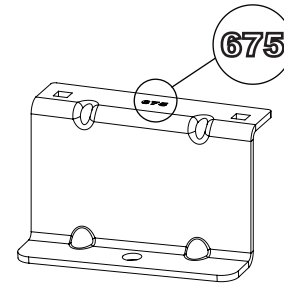

Roof Height: Standard (H1)

Rear Doors: Twin / Tailgate

1

ME0673

ME0674

ME0675

ME0676

2