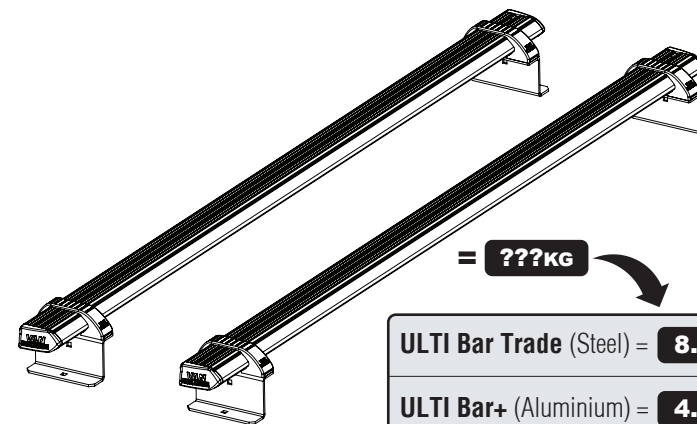

276-2

Vehicle:

Renault Kangoo: 2009 on (L2)
Mercedes Citan: 2012 on (L2)
Nissan NV250: 2019 on (L1)

Wheel Base: See above

Roof Height: Standard (H1)

Rear Doors: Twin / Tailgate